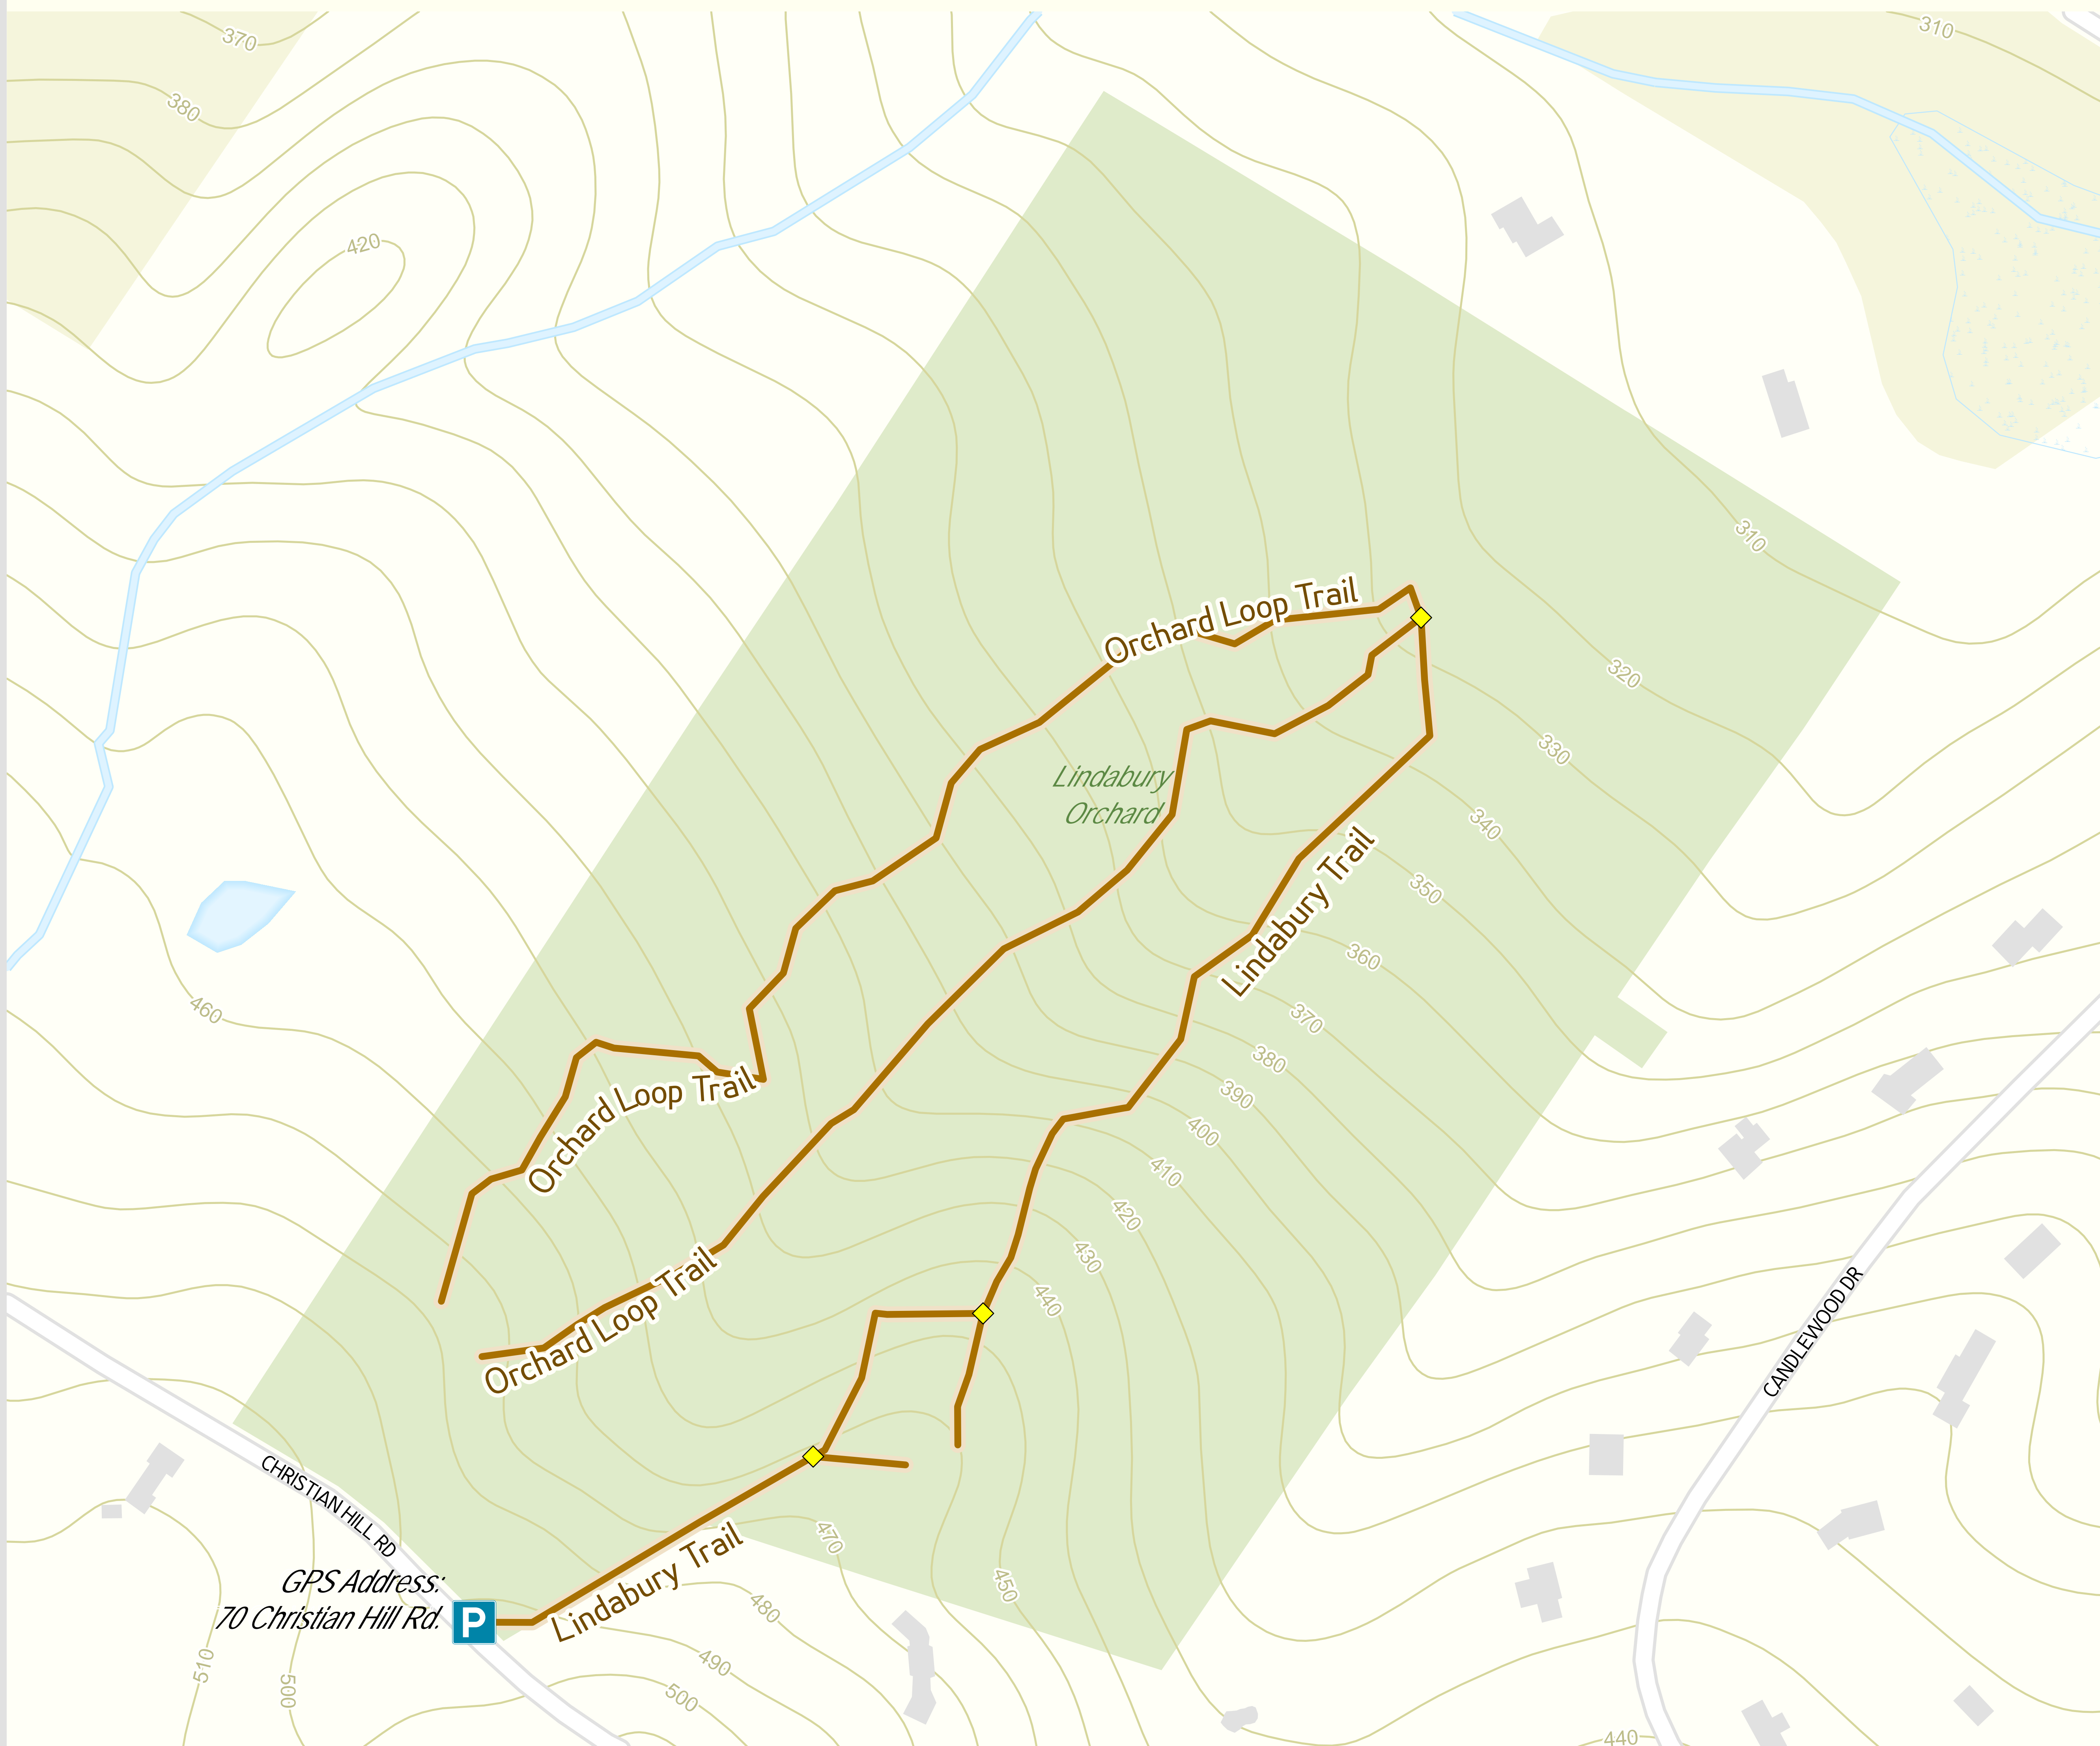

Lindabury Orchard

Amherst, NH

Legend

- Trail
- Trail Junction
- Parking
- Building
- Contour Line
- Open Water
- Wetland
- Stream

Mapping for Amherst Conservation Commission by Nashua Regional Planning Commission. No warranties, expressed or implied, are provided for the data herein, their use, or their interpretation.

370

380

420

310

310

320

330

340

350

360

370

380

390

400

410

420

430

440

450

460

470

480

490

500

510

440

CHRISTIAN HILL RD

CANDLEWOOD DR

GPS Address:
70 Christian Hill Rd.

Lindabury Trail

Orchard Loop Trail

Orchard Loop Trail

Orchard Loop Trail

Lindabury Trail

Lindabury Orchard