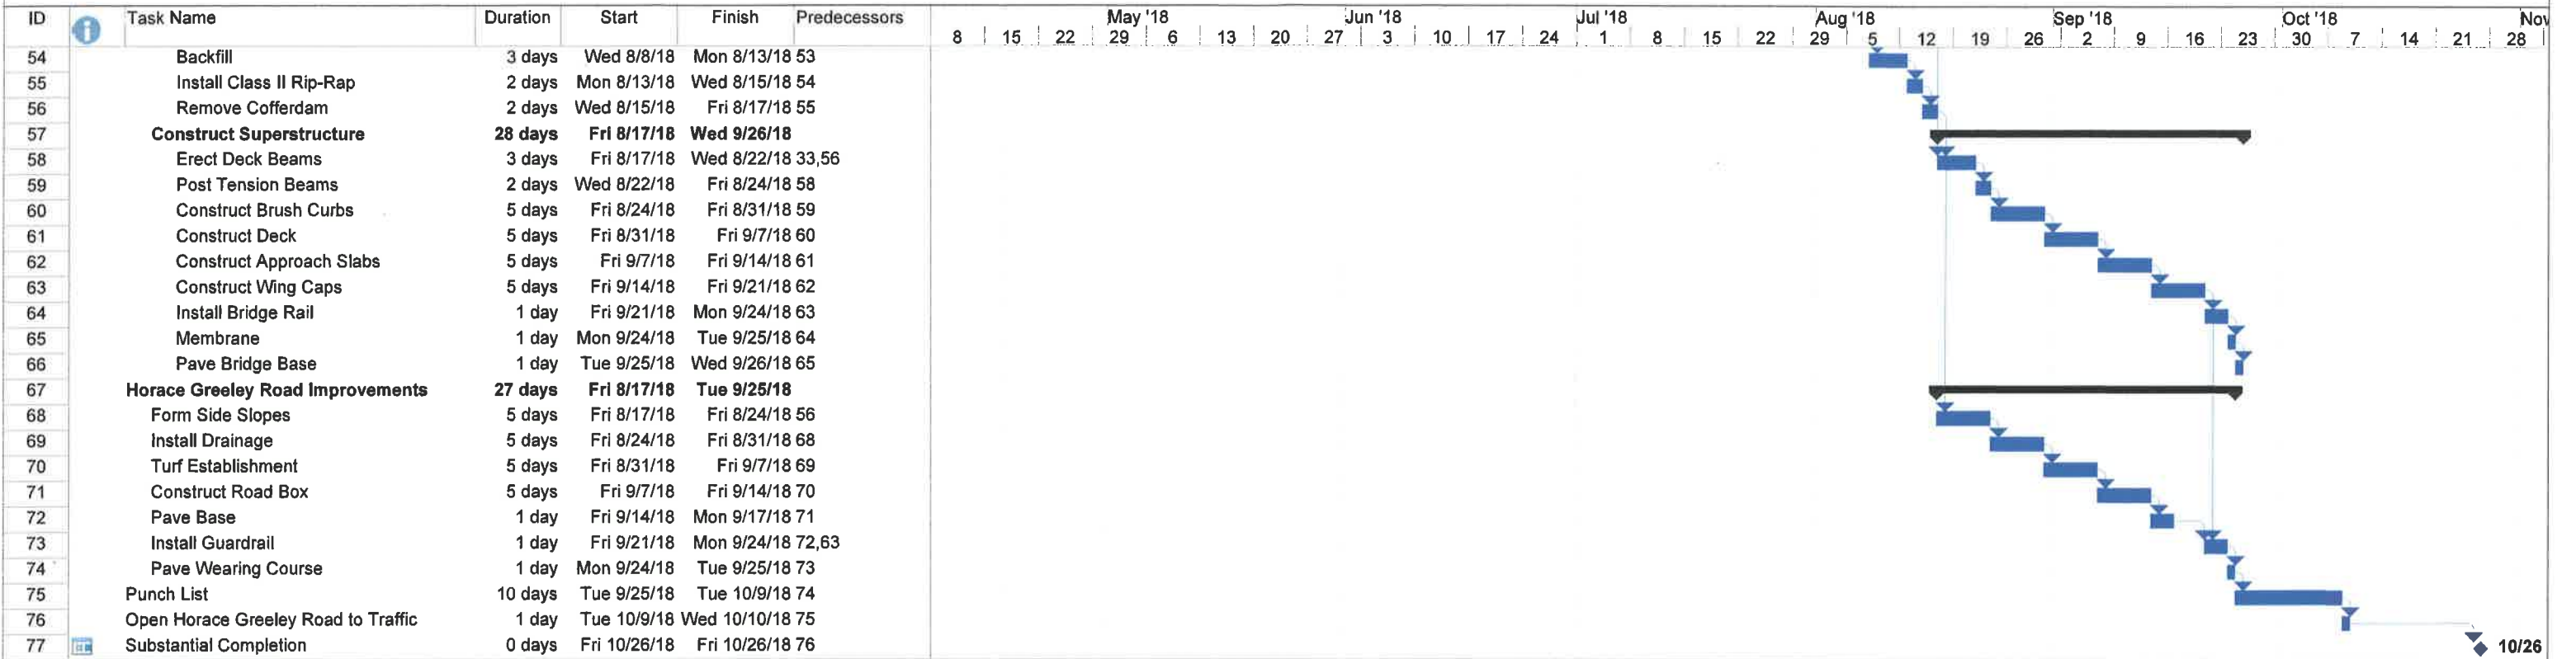

Task		Project Summary		Inactive Summary		Manual Summary		External Milestone		Progress	
Split		External Tasks		Manual Task		Start-only		Baseline		Deadline	
Milestone		External Milestone		Duration-only		Finish-only		Baseline Milestone			
Summary		Inactive Milestone		Manual Summary Rollup		External Tasks		Baseline Summary			