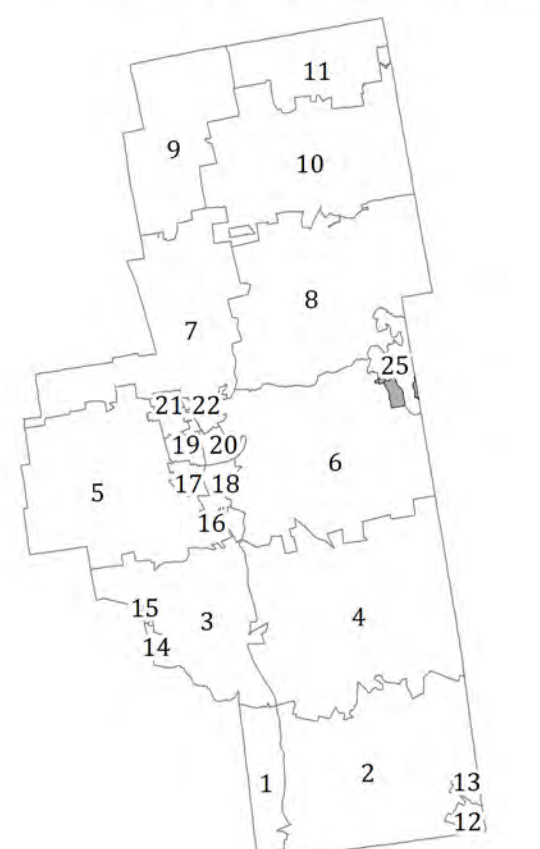

Town of Amherst
HILLSBOROUGH COUNTY
NEW HAMPSHIRE

Property Map

24

April 1, 2017

1 in = ~100 ft

Scale applies to Paper Size Arch D

- Road ROW
 - Class VI Road
 - Scenic Road
 - Other Road - Scenic Setback
 - Railroad
 - Swamp/Marsh
 - Lake/Pond
 - Stream/River
 - Buildings
- ZONING**
- Commercial
 - General Office
 - Industrial
 - Limited Commercial
 - Northern Rural
 - Northern Transitional
 - Residential/Rural
 - Historic District Overlay

For Tax Assessment Purposes
Not to be Used for Conveyances

Zoning Lines Depicted are
Unofficial and Approximate

Prepared by:
Nashua Regional Planning Commission
Merrimack, New Hampshire

MAP
25

Baboosic
Lake

MAP
6